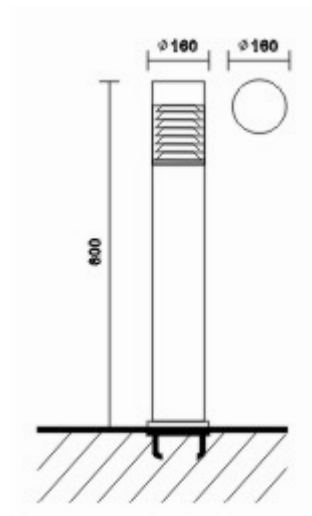

Specification Sheet

**Category:**  
External , Bollards

**Lightsearch Code:**  
LS F043

**Description:**

- Extruded aluminium body with anti corrosion treatment
- PMMA lens
- Silicon rubber seal
- Stainless steel fixings
- Class 1 insulated IP54
- UV stabilised powdercoat

**Colours:**  
Black, graphite

Lamp source	Code	Dimensions (approx mm)
1 x 18w G24d2	LS F043-18	160 x 900
1 x 26w G24d3	LS F043-26	160 x 900