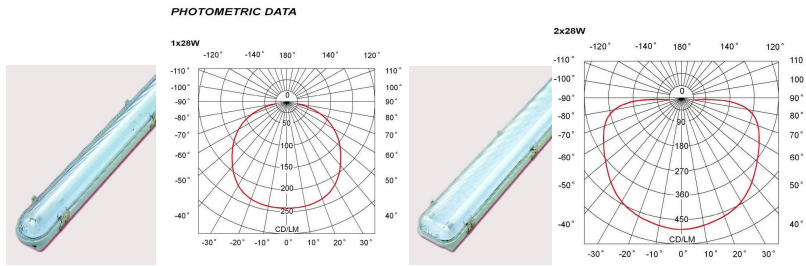

Specification Sheet

**Category:**  
External - Linear fluorescent

**Lightsearch Code:**  
LS 910

**Description:**  
Surface mounted weatherproof batten with polycarbonate body and diffuser. It has stainless steel clips, uses T5 electronic lamp units only and is rated at IP65

**Colours:**  
Clear polycarbonate diffuser, light grey body

Lamp source	Code	Dimensions (approx mm)	Luminous Flux
1 x 14w	LS910/14	610 lgth, 62 wide, dpth 75	1200
1 x 24w	LS 910/24	610 lgth, 62 wide, dpth 75	1750
1 x 28w	LS 910/28	1210 lgth, 62 wide, dpth 75	2600
1 x 54w	LS 910/54	1210 lgth, 62 wide, dpth 75	4500
2 x 14w	LS 910/214	610 lgth, 110 width, dpth 75	2400
2 x 24w	LS 910/224	610 lgth, 110 width, dpth 75	3500
2 x 28w	LS 910/228	1210 lgth, 110 width, dpth75	5200
2 x 54w	LS 910/254	1210 lgth, 110 width, dpth75	9000