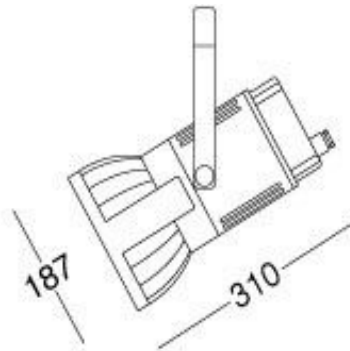

Specification Sheet

Category:
External – Floodlight

Lightsearch Code:
LS 71831

Description:
Flood/spotlight die cast aluminium, powdercoat finish with stainless steel fasteners.
Three light distributions available 8, 32 and 60deg
Rated at IP65.

Colours:
Black or silver housing (*add B or S before wattage in code*)
Optional colour filters on request

(LS 71831)

Lamp source	Code	Dimensions (approx mm)
8 deg 1 x 35w MH G12	LS 71831-35-8	Dia 187 x 310 length
8 deg 1 x 70w MH G12	LS 71831-70-8	Dia 187 x 310 length
8 deg 1 x 150w MH G12	LS 71831-150-8	Dia 187 x 310 length
32 deg 1 x 35w MH G12	LS 71831-35-32	Dia 187 x 310 length
32 deg 1 x 70w MH G12	LS 71831-70-32	Dia 187 x 310 length
32 deg 1 x 150w MH G12	LS 71831-150-32	Dia 187 x 310 length
60 deg 1 x 35w MH G12	LS 71831-35-60	Dia 187 x 310 length
60 deg 1 x 70w MH G12	LS 71831-70-60	Dia 187 x 310 length
60 deg 1 x 150w MH G12	LS 71831-150-60	Dia 187 x 310 length