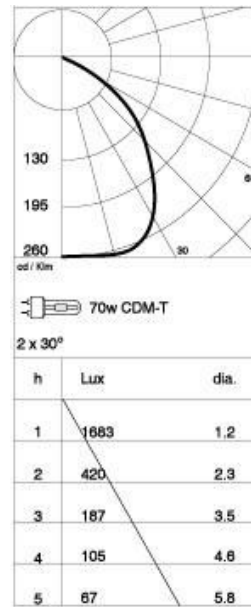

Specification Sheet

Category:
External – Floodlight

Lightsearch Code:
LS 71831

Description:
Flood/spotlight die cast aluminium, powdercoat finish with stainless steel fasteners.
Three light distributions available 8, 32 and 60deg
Rated at IP65.

Colours:
Black or silver housing (*add B or S before wattage in code*)
Optional colour filters on request

(LS 71831)

Lamp source	Code	Dimensions (approx mm)
8 deg 1 x 35w MH G12	LS 71831-35-8	Dia 187 x 310 length
8 deg 1 x 70w MH G12	LS 71831-70-8	Dia 187 x 310 length
8 deg 1 x 150w MH G12	LS 71831-150-8	Dia 187 x 310 length
32 deg 1 x 35w MH G12	LS 71831-35-32	Dia 187 x 310 length
32 deg 1 x 70w MH G12	LS 71831-70-32	Dia 187 x 310 length
32 deg 1 x 150w MH G12	LS 71831-150-32	Dia 187 x 310 length
60 deg 1 x 35w MH G12	LS 71831-35-60	Dia 187 x 310 length
60 deg 1 x 70w MH G12	LS 71831-70-60	Dia 187 x 310 length
60 deg 1 x 150w MH G12	LS 71831-150-60	Dia 187 x 310 length