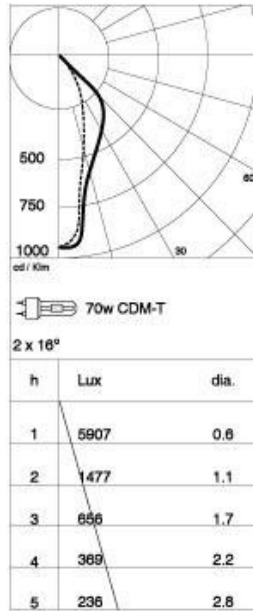

Specification Sheet

Category:
External – Floodlight

Lightsearch Code:
LS 71831

Description:
Flood/spotlight die cast aluminium, powdercoat finish with stainless steel fasteners.
Three light distributions available 8, 32 and 60deg
Rated at IP65.

Colours:
Black or silver housing (*add B or S before wattage in code*)
Optional colour filters on request

(LS 71831)

Lamp source	Code	Dimensions (approx mm)
8 deg 1 x 35w MH G12	LS 71831-35-8	Dia 187 x 310 length
8 deg 1 x 70w MH G12	LS 71831-70-8	Dia 187 x 310 length
8 deg 1 x 150w MH G12	LS 71831-150-8	Dia 187 x 310 length
32 deg 1 x 35w MH G12	LS 71831-35-32	Dia 187 x 310 length
32 deg 1 x 70w MH G12	LS 71831-70-32	Dia 187 x 310 length
32 deg 1 x 150w MH G12	LS 71831-150-32	Dia 187 x 310 length
60 deg 1 x 35w MH G12	LS 71831-35-60	Dia 187 x 310 length
60 deg 1 x 70w MH G12	LS 71831-70-60	Dia 187 x 310 length
60 deg 1 x 150w MH G12	LS 71831-150-60	Dia 187 x 310 length