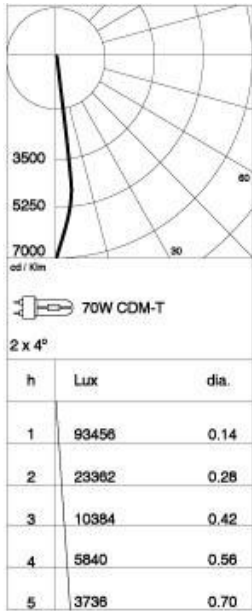

Specification Sheet

Category:
External – Floodlight

Lightsearch Code:
LS 71831

Description:
Flood/spotlight die cast aluminium, powdercoat finish with stainless steel fasteners.
Three light distributions available 8, 32 and 60deg
Rated at IP65.

Colours:
Black or silver housing (*add B or S before wattage in code*)
Optional colour filters on request

(LS 71831)

Lamp source	Code	Dimensions (approx mm)
8 deg 1 x 35w MH G12	LS 71831-35-8	Dia 187 x 310 length
8 deg 1 x 70w MH G12	LS 71831-70-8	Dia 187 x 310 length
8 deg 1 x 150w MH G12	LS 71831-150-8	Dia 187 x 310 length
32 deg 1 x 35w MH G12	LS 71831-35-32	Dia 187 x 310 length
32 deg 1 x 70w MH G12	LS 71831-70-32	Dia 187 x 310 length
32 deg 1 x 150w MH G12	LS 71831-150-32	Dia 187 x 310 length
60 deg 1 x 35w MH G12	LS 71831-35-60	Dia 187 x 310 length
60 deg 1 x 70w MH G12	LS 71831-70-60	Dia 187 x 310 length
60 deg 1 x 150w MH G12	LS 71831-150-60	Dia 187 x 310 length