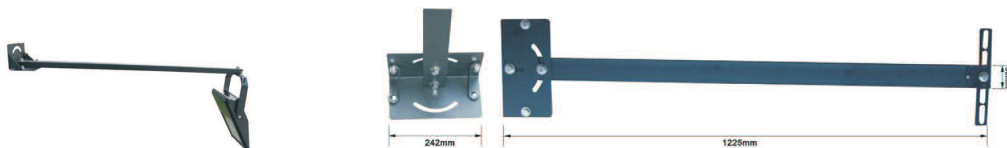

Specification Sheet

Category:

External/Floodlights /wall or ceiling mount

Lightsearch Code:

LS 7155

Description:

Die cast aluminium, pre-treated and powdercoated.
Fitting is rated at IP65 and has a toughened glass.

Colours:

White, Black, Silver

Notes:

Available with louvre (add "L" to code) and 1225mm adjustable out reach arm; LS 15FB1200.

Lamp source	Code	Dimensions (approx mm)
150w Rx7S	LS 7155-150	230 x 125 x 350
70w Rx7S	LS 7155-70	230 x 125 x 350