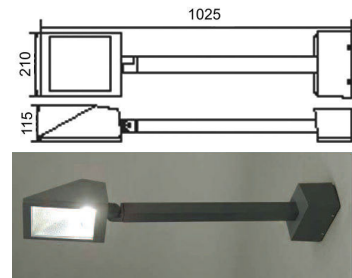

Specification Sheet

Category:
External - Floodlights

THREE DIFFERENT BACK LIGHT:

WIDE FLOOD

WIDE FLOOD
NARROW BEAM UPWARDS

WIDE FLOOD
WIDE BEAM UPWARDS

Lightsearch Code:
LS 15608

Description:
Die cast aluminium housing with polyester powdercoat finish , toughened glass, rated at IP65.
Head is adjustable 45deg up or down.
Complete with or without integral gear add "IN" to code.

Colours:
Black or special on request

Notes:

Also available with extension arm with integral gear – use additional code below.

Lamp source	Code	Dimensions (approx mm)
1 x 70w Rx7s MH	LS 15608-70	Length 428 x width 210 x height 115
1 x 150w Rx7s MH	LS 15608-150	Length 428 x width 210 x height 115
Extension arm	LS 15608-ARM	Overall length 1025 x width 210 x height 115