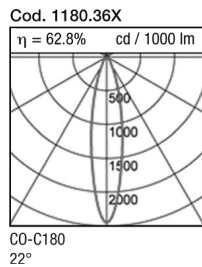

Specification Sheet

**Category:**  
External – Floodlight – Commercial - Wall or ceiling mount

**Lightsearch Code:**  
LS 1180

**Description:**  
Die cast aluminium body chromate treated with UV stabilised polyester powdercoat and transparent tempered glass.  
Rated at IP65.  
Narrow beam distribution.

**Colours:**  
Silver, anthracite

**Notes:**  
Also available with die cast aluminium grill or hood. Add "G" or "H" to code to specify.

Lamp source	Code	Dimensions (approx mm)
35w G12 MH	LS 1180.63	See below